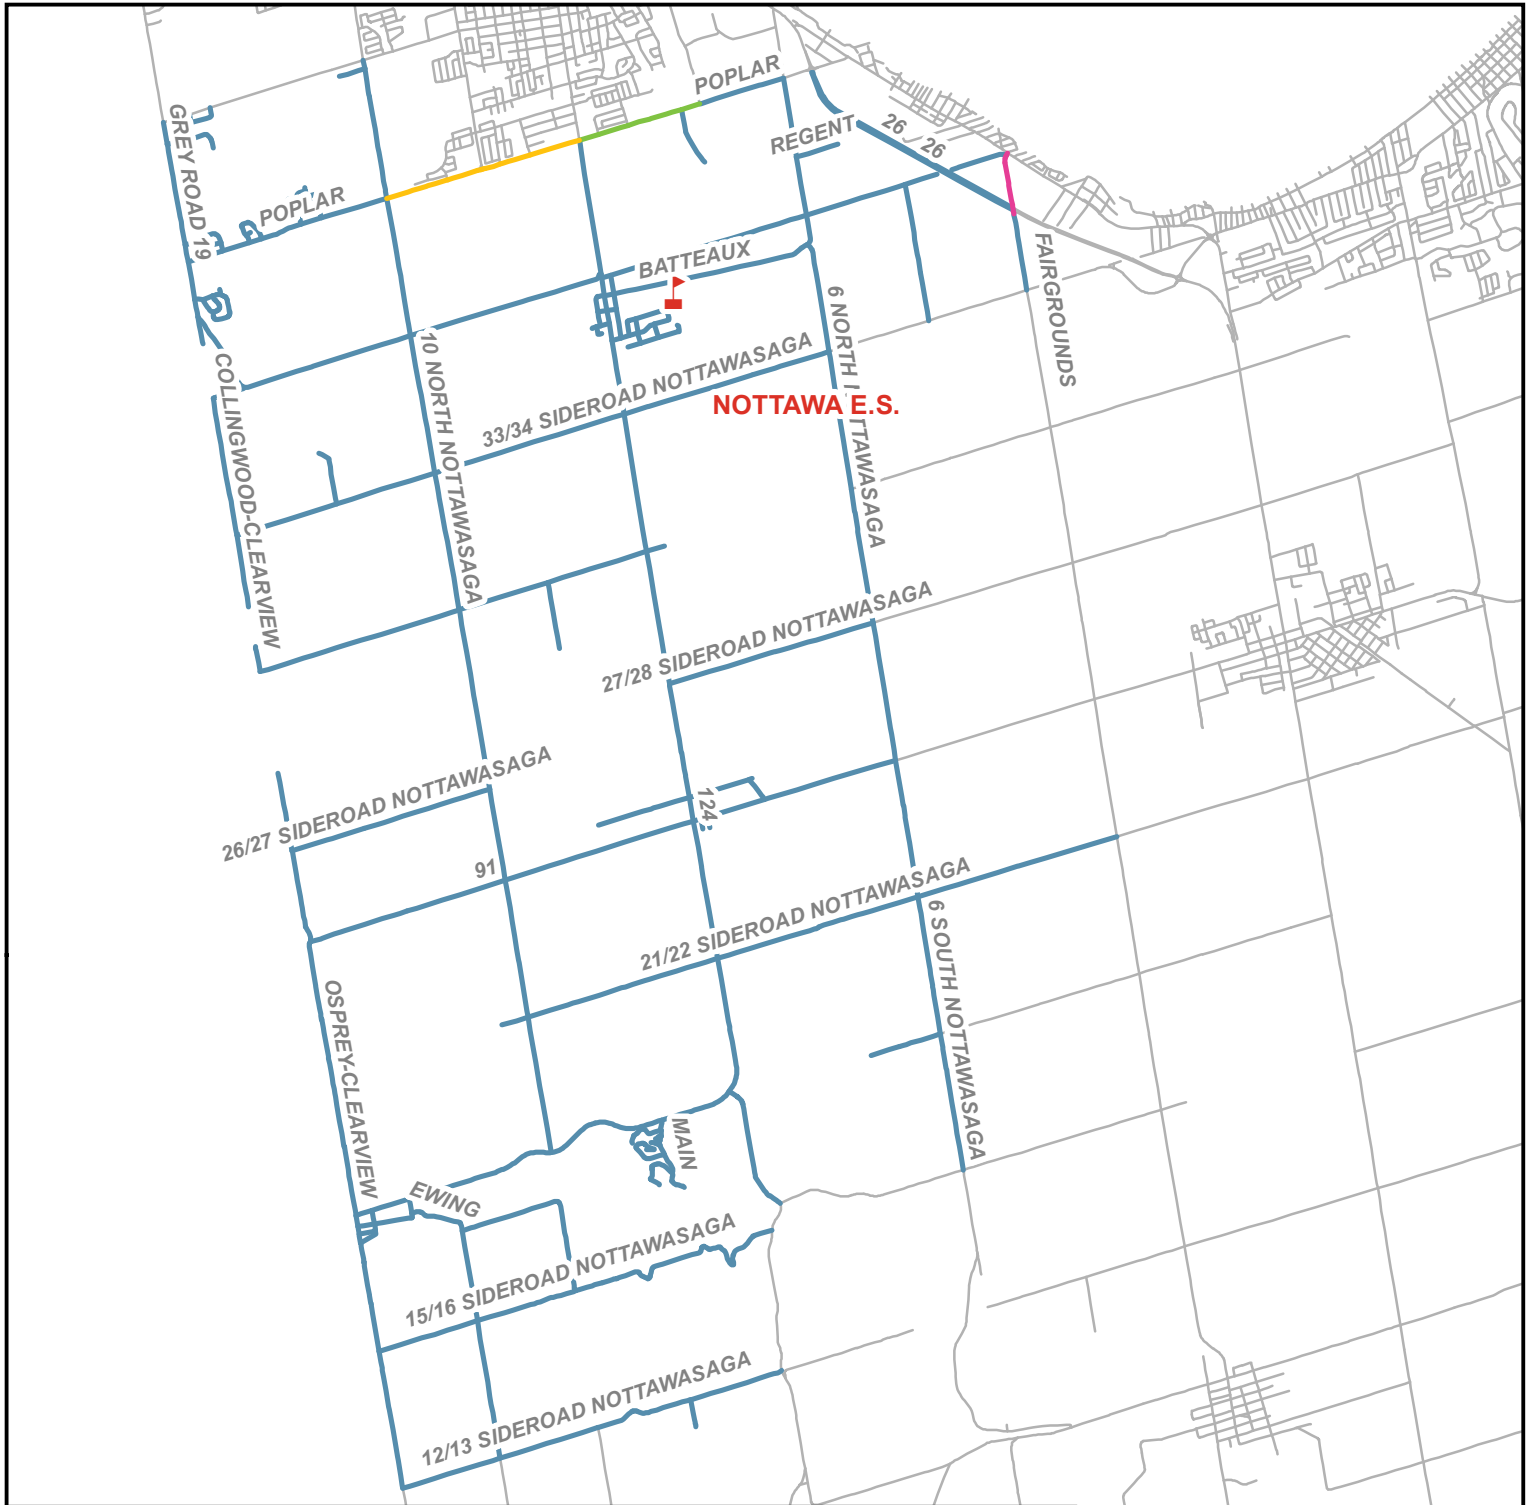

Simcoe County District School Board Nottawa Public School Attendance Area

Date Modified: August 2020

Legend

-  Nottawa E.S.
-  Shared Boundary Nottawa E.S. and Worsley E.S.
-  Shared Boundary Nottawa E.S. and Cameron Street P.S.
-  Shared Boundary Nottawa E.S. and Admiral Collingwood E.S.
-  Nottawa E.S. Attendance Area
-  Simcoe County Road Network