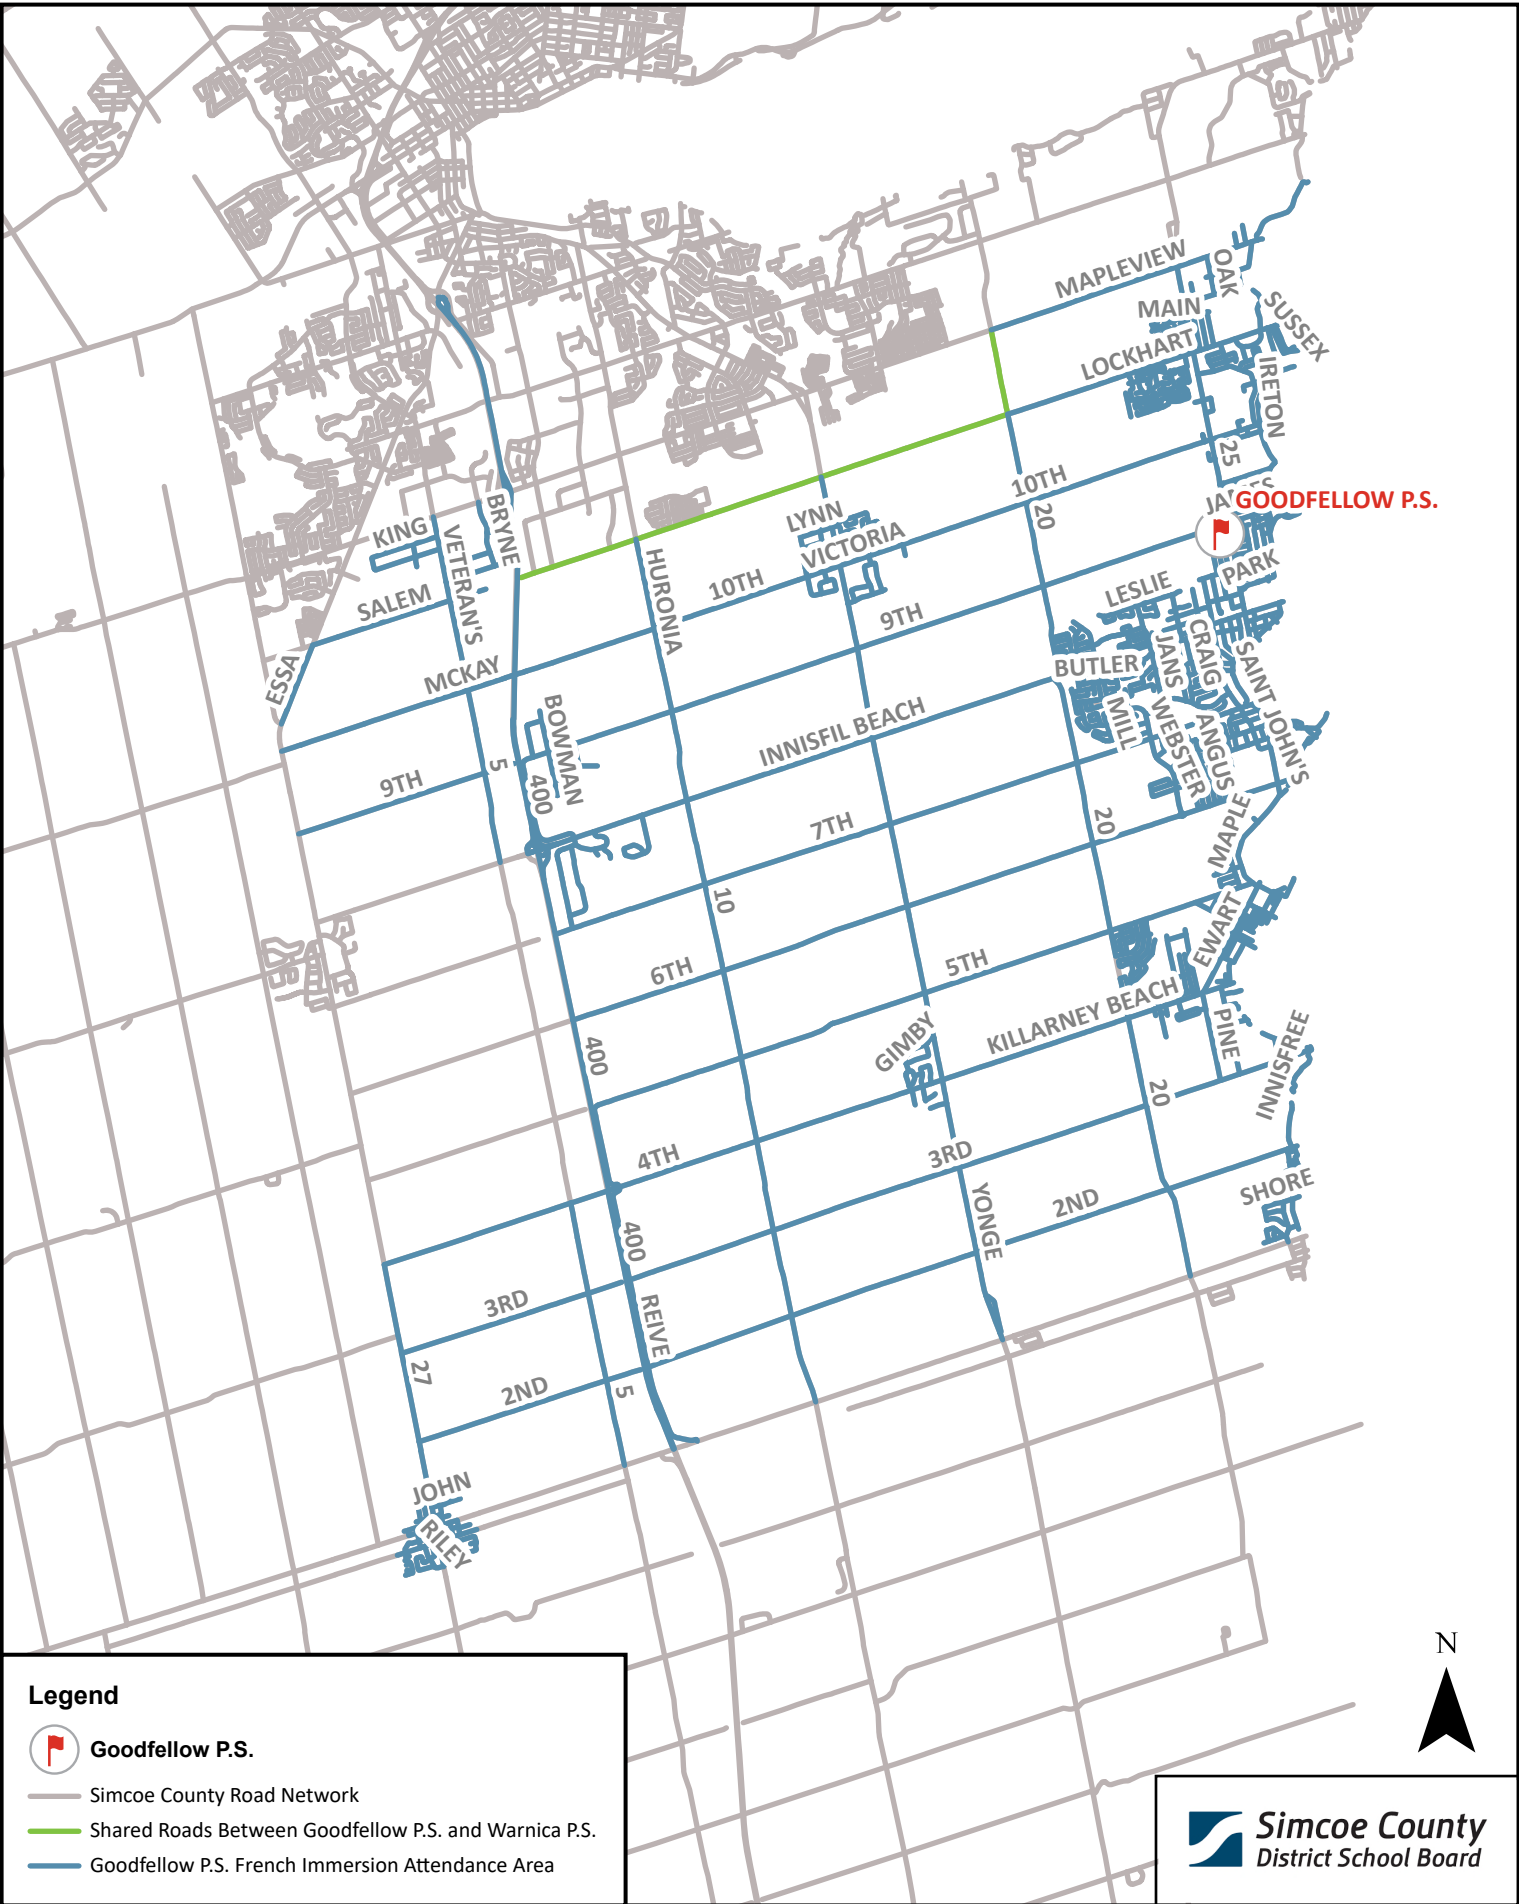

Simcoe County District School Board Goodfellow Public School Attendance Area - French Immersion

Legend

-  Goodfellow P.S.
-  Simcoe County Road Network
-  Shared Roads Between Goodfellow P.S. and Warnica P.S.
-  Goodfellow P.S. French Immersion Attendance Area